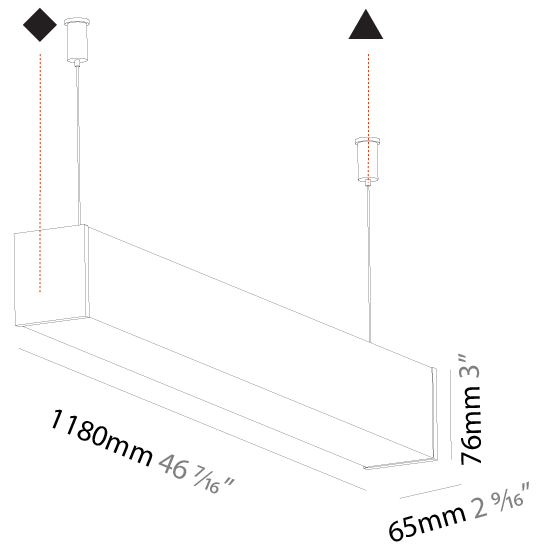

GENERAL

Series: Fino
Brand: Prolicht
Division: Architectural
Mounting Type: Suspension
Mounting Location: Ceiling
Subcategory: Profile

PHYSICAL

Shape: Rectangle
Length (mm): 1180
Length (in): 46 ⁷/₁₆
Width (mm): 65
Width (in): 2 ⁹/₁₆
Height (mm): 76
Height (in): 3
Max. Overall Height (mm): 2076
Max. Overall Height (in): 81 ³/₄
Light Distribution: Omnidirectional
Weight (kg): 3.634
Weight (lbs): 8.011
Diffuser: PMMA - Opal
Fixture Finish: SSR / BKV / CWI / CRY / HAB / UFT / ITA / RUA / FTG / MYG / LOD / PUS / FRO / FUP / KIA / POP / BLS / SPG / MEY / GOH / GUM / CHC / COM / ABZ / JAG / OBR / MOS / ROR
Fixture Material: Aluminum
Cable Details: 2000mm or 4000mm Transparent Cable
Upon Request: Cable colour - White / Black / Orange / Red

ELECTRICAL

Lamp Type: LED (Zhaga Standard)
Input Wattage (W): 20
Total Output Wattage (W): 16 / 12.8 (3500K)
Dimming: Non-Dimming / Phase Dimming (120Vac only) / 0-10V Dimming
Driver Included: Yes
Driver Location: Integrated
Driver Type: Constant Current - 120 / 277Vac
Driver Class: Class 2
Input Voltage (V): 120 - 277
Constant Current (MA): 350 / 400 (3500K)

LED

Color Temperature (°K): 3000 / 3500 / 4000
Max. Delivered Lumen (lm): 2280 / 2362 / 2410
CRI: >80 CRI
Lamp Life (hrs): 50000

OPTICAL

RATINGS AND CERTIFICATIONS

Certified By: Certified for North American Standards
IP rating: IP20