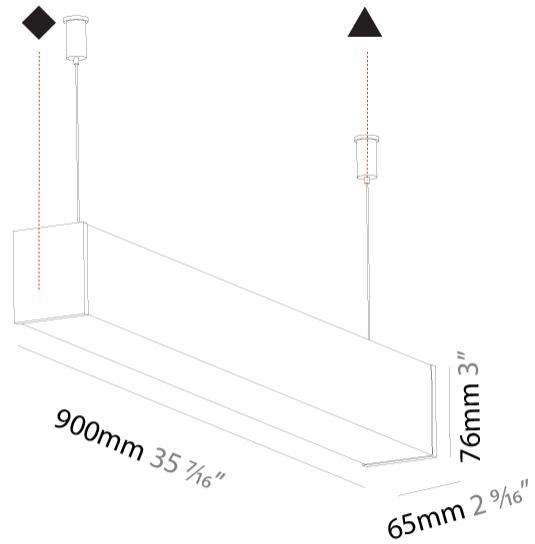

GENERAL

Series: Fino
Brand: Prolicht
Division: Architectural
Mounting Type: Suspension
Mounting Location: Ceiling
Subcategory: Profile

PHYSICAL

Shape: Rectangle
Length (mm): 900
Length (in): 35 7/16
Width (mm): 65
Width (in): 2 9/16
Height (mm): 76
Height (in): 3
Max. Overall Height (mm): 2076
Max. Overall Height (in): 81 3/4
Light Distribution: Omnidirectional
Weight (kg): 2.954
Weight (lbs): 6.512
Diffuser: PMMA - Opal
Fixture Finish: SSR / BKV / CWI / CRY / HAB / UFT / ITA / RUA / FTG / MYG / LOD / PUS / FRO / FUP / KIA / POP / BLS / SPG / MEY / GOH / GUM / CHC / COM / ABZ / JAG / OBR / MOS / ROR
Fixture Material: Aluminum
Cable Details: 2000mm or 4000mm Transparent Cable
Upon Request: Cable colour - White / Black / Orange / Red

ELECTRICAL

Lamp Type: LED (Zhaga Standard)
Input Wattage (W): 15
Total Output Wattage (W): 12 / 11.2 (3500K)
Dimming: Non-Dimming / Phase Dimming (120Vac only) / 0-10V Dimming
Driver Included: Yes
Driver Location: Integrated
Driver Type: Constant Current - 120 / 277Vac
Driver Class: Class 2
Input Voltage (V): 120 - 277
Constant Current (MA): 350 / 375 (3500K)

LED

Color Temperature (°K): 3000 / 3500 / 4000
Max. Delivered Lumen (lm): 1710 / 1774 / 1810
CRI: >80 CRI
Lamp Life (hrs): 50000

OPTICAL

RATINGS AND CERTIFICATIONS

Certified By: Certified for North American Standards
IP rating: IP20