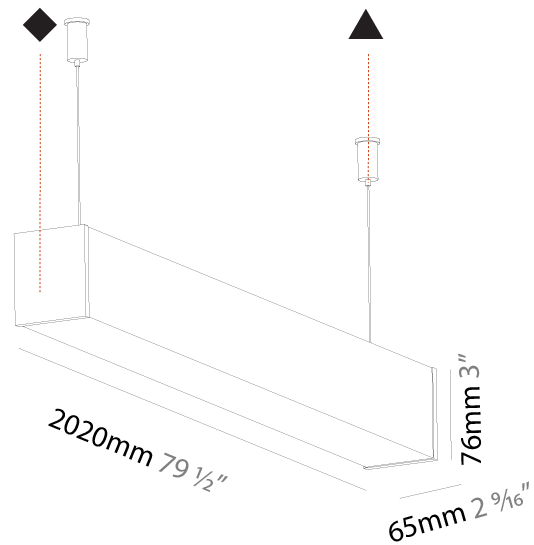

GENERAL

Series: Fino
Brand: Prolicht
Division: Architectural
Mounting Type: Suspension
Mounting Location: Ceiling
Subcategory: Profile

PHYSICAL

Shape: Rectangle
Length (mm): 2020
Length (in): 79 1/2
Width (mm): 65
Width (in): 2 9/16
Height (mm): 76
Height (in): 3
Max. Overall Height (mm): 2076
Max. Overall Height (in): 81 3/4
Light Distribution: Omnidirectional
Weight (kg): 5.669
Weight (lbs): 12.498
Diffuser: PMMA - Opal
Fixture Finish: SSR / BKV / CWI / CRY / HAB / UFT / ITA / RUA / FTG / MYG / LOD / PUS / FRO / FUP / KIA / POP / BLS / SPG / MEY / GOH / GUM / CHC / COM / ABZ / JAG / OBR / MOS / ROR
Fixture Material: Aluminum
Cable Details: 2000mm or 6000mm Transparent Cable
Upon Request: Cable colour - White / Black / Orange / Red

ELECTRICAL

Lamp Type: LED (Zhaga Standard)
Input Wattage (W): 35
Total Output Wattage (W): 28 / 22.8 (3500K)
Dimming: Non-Dimming / Phase Dimming (120Vac only) / 0-10V Dimming
Driver Included: Yes
Driver Location: Integrated
Driver Type: Constant Current - 120 / 277Vac
Driver Class: Class 2
Input Voltage (V): 120 - 277
Constant Current (MA): 350 / 700 (3500K)

LED

Color Temperature (°K): 3000 / 3500 / 4000
Max. Delivered Lumen (lm): 4000 / 4136 / 4220
CRI: >80 CRI
Lamp Life (hrs): 50000

OPTICAL

RATINGS AND CERTIFICATIONS

Certified By: Certified for North American Standards
IP rating: IP20