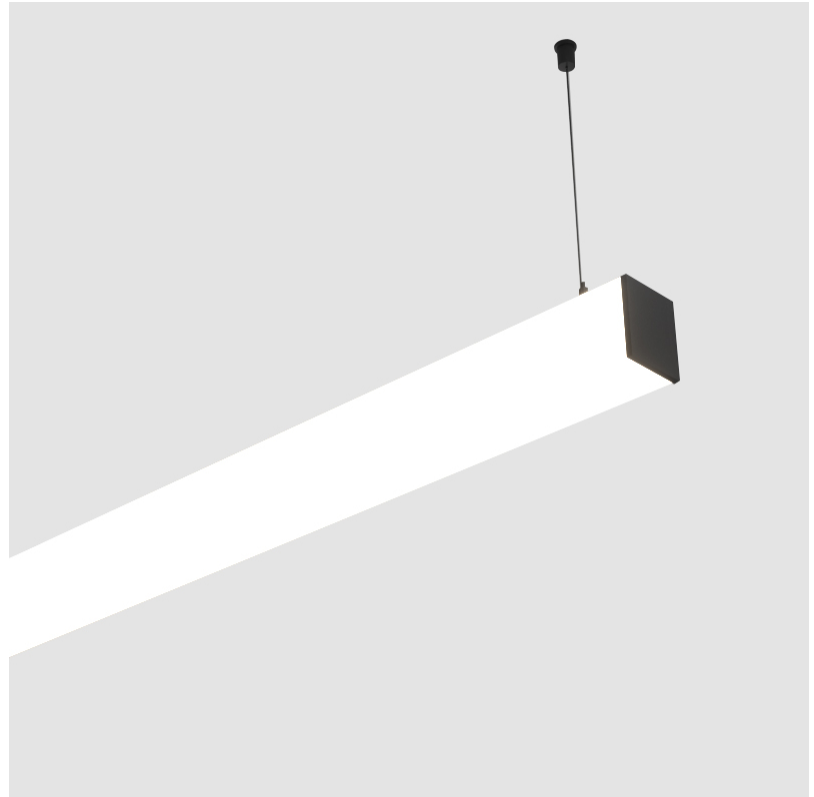

GENERAL

Series: Fino
Brand: Prolicht
Division: Architectural
Mounting Type: Suspension
Mounting Location: Ceiling
Subcategory: Profile

PHYSICAL

Shape: Rectangle
Length (mm): 2020
Length (in): 79 1/2
Width (mm): 65
Width (in): 2 9/16
Height (mm): 76
Height (in): 3
Max. Overall Height (mm): 2076
Max. Overall Height (in): 81 3/4
Light Distribution: Omnidirectional
Weight (kg): 5.669
Weight (lbs): 12.498
Diffuser: PMMA - Opal
Fixture Finish: SSR / BKV / CWI / CRY / HAB / UFT / ITA / RUA / FTG / MYG / LOD / PUS / FRO / FUP / KIA / POP / BLS / SPG / MEY / GOH / GUM / CHC / COM / ABZ / JAG / OBR / MOS / ROR
Fixture Material: Aluminum
Cable Details: 2000mm or 6000mm Transparent Cable
Upon Request: Cable colour - White / Black / Orange / Red

ELECTRICAL

Lamp Type: LED (Zhaga Standard)
Input Wattage (W): 35
Total Output Wattage (W): 28 / 22.8 (3500K)
Dimming: Non-Dimming / Phase Dimming (120Vac only) / 0-10V Dimming
Driver Included: Yes
Driver Location: Integrated
Driver Type: Constant Current - 120 / 277Vac
Driver Class: Class 2
Input Voltage (V): 120 - 277
Constant Current (MA): 350 / 700 (3500K)

LED

Color Temperature (°K): 3000 / 3500 / 4000
Max. Delivered Lumen (lm): 4000 / 4136 / 4220
CRI: >80 CRI
Lamp Life (hrs): 50000

OPTICAL

RATINGS AND CERTIFICATIONS

Certified By: Certified for North American Standards
IP rating: IP20